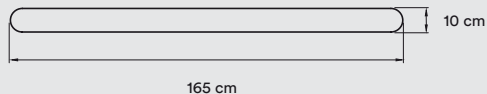

REF.

I ASL LED DIM0-10V
I ASL LED DIMDALI & DIMBT

LIGHT SOURCE

Class I

120 - 277V: Dimmable 0-10V & DALI
220-240V: Dimmable Bluetooth - BT

Driver:

Constant Current 900mA

LED Integrated:

Led module
Energy class A*

3.000K, CRI80, 60W, 50-60Hz, 2017 lm*
Available in 2.700K and 4.000K on request

*Measurements obtained by theoretical calculations at LZf.

PACKAGING

Box Size: 182 × 37 × 25 cm

Box Volume: 0,17 m³

Weight: Gross - 10,9 Kg | Net - 3,8 Kg

MATERIALS & COMPONENTS

Wood Veneer Shade

Matt Satin Acylic Bottom & Upper Diffuser

White Enamel Metal Back Plate

FINISHES

WOOD VENEER

	20 Ivory White		28 Blue
	21 Natural Cherry		29 Grey
	22 Natural Beech		30 Turquoise
	24 Yellow		31 Chocolate
	25 Orange		33 Pale Rose
	26 Red