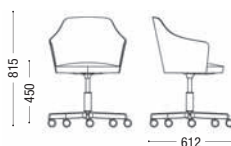

accesorios accessories complements Zubehör

	Ruedas Cromadas / Chrome wheels / Roues Chromées / Verchromte Rollen	v	

Más tapicerías (ver página 262) / More fabrics (see page 263) / Autres tissus (voir page 264) / Weitere Stoffe (siehe Seite 265)

L Lacado / Lacquered / Lacqué / Lackiert

Pu Pulido / Polished foot / Poli / Polierter

www.eneadesign.com