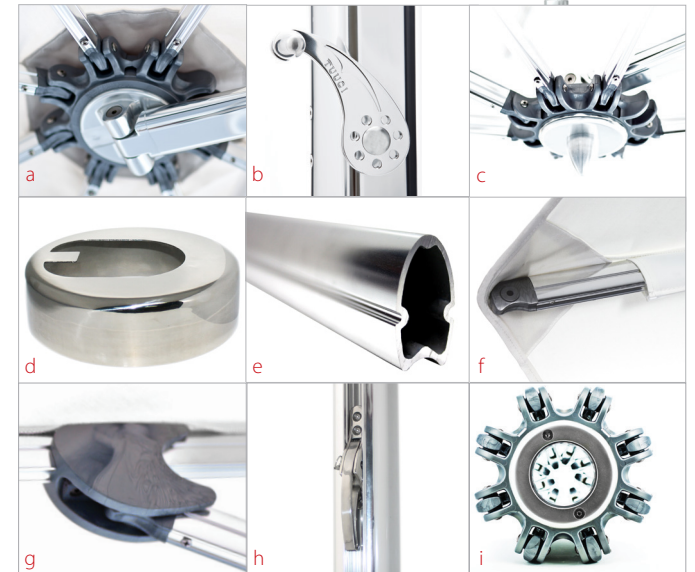

# ocean master MAX ZERO HORIZON cantilever

premium parasols

This Ocean Master MAX ZERO HORIZON Cantilever is a minimalistic approach to shade with a striking horizontal canopy. Maintaining a “zero” vertical profile, the level canopy allows for an undisturbed view as it disappears into the horizon. A design never before seen with a cantilevered mast, the 10’ square parasol is graceful and generously proportioned to create cool retreats with warm ambiance.

### shapes & sizes

square  
ft. / m.  
10.0' / 3.0

### features:

- a. Patented Independent Bracket Hub System
- b. Telescoping Mast with “Easy Drive” Crank Lift System
- c. Marine Grade Aluminum Components
- d. Cantilever Stem Cover Plate
- e. V-MAX Reinforced Strut Design
- f. Ballistic Reinforced/Screw Pocket Construction
- g. Reinforced Strut Joints Connector
- h. Cam Lock Lever – Allows 360° Rotation
- i. Easily Replaceable Parts