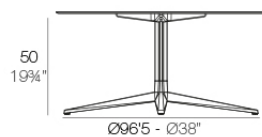

Faz 4-legged table base ø96,5x50h

by Ramón Esteve

Faz is a modular collection of outdoor furniture and planters designed by Ramón Esteve for Vondom. He is the architect of harmony, serenity, timelessness and universality, and he has created mineral and emphatic shapes that make Faz a design that contextualizes with homes and installations. An ambience, encircling as a result of the blissful combination of the material and lighting, so that the sole sensation would be its fusion.

Info

Description

Extruded aluminum tube with cast aluminum base coated with epoxy baked painting. Item suitable for indoor and outdoor use. Table top not included.

Weight: 6.32 Kg

BASE 4 LEGS - BASE 4 PATAS