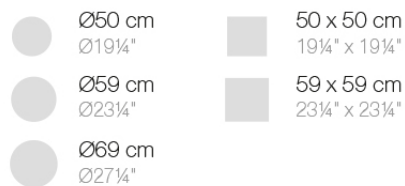

Info

Description

Extruded aluminum tube with cast aluminum base coated with epoxy baked painting. Item suitable for indoor and outdoor use. Table top not included.

Weight: 3.99 Kg

BASE 3 LEGS - BASE 3 PATAS

fixed top / fijo ref. 54125
collapsible top / abatible ref. 54125T
fixed for glass / fijo para vidrio ref. 54125V

FAZ BASE MESA Ø65 H50
FAZ TABLE BASE Ø25 1/2" H19 3/4"

TABLE TOPS OPTIONS - OPCIONES SOBRES