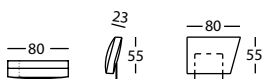

244.26.JF.M.I

CITY C. ALMOHADA RESP. ANGULO 80X55 IZDO
CITY C. BACK CUSHION 80X55 LEFT CORNER UNIT
CITY C. COUSSIN DOS ANGLE 80X55 GAUCHE

0,19 m² / 1 Pack. / 4,0 kg

Ancho banda 10cm / Band width 10cm / Large de platbande 10cm

Ancho banda 10cm / Band width 10cm / Large de platbande 10cm