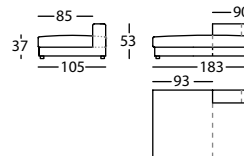

244.17.LU.I

CITY CASUAL MOD. TERMINAL 183 IZDO
CITY CASUAL LEFT TERMINAL MOD. 183
CITY CASUAL MOD. TERMINAL 183 GAUCHE

PATA MADERA / WOODEN FEET / PIED BOIS

PATA METAL / METAL FEET / PIED METAL

1,31 m³ / 1 Pack. / 47,8 kg