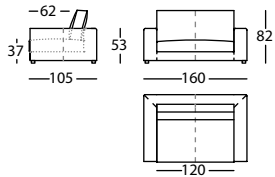

243.11.S

CITY SOFT SOFÁ 160
CITY SOFT SOFA 160
CITY SOFT CANAPE 160

PATA MADERA / WOODEN FEET / PIED BOIS

PATA METAL / METAL FEET / PIED METAL

1,14 m³ / 1 Pack. / 56,0 kg