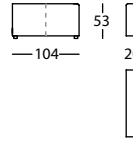

Brazos y módulos / Arms & modules /
Bras et modules

244.13.D

CITY CASUAL BRAZO DCHO
CITY CASUAL RIGHT ARM
CITY CASUAL BRAS DROIT

PATA MADERA / WOODEN FEET / PIED BOIS

PATA METAL / METAL FEET / PIED METAL

0,13 m³ / 1 Pack. / 9,0 kg