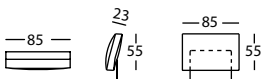

244.28.JF.M

CITY CASUAL ALMOHADA RESP. 85X55
CITY CASUAL BACK CUSHION 85X55
CITY CASUAL COUSSIN DOSSIER 85X55

0,20 m² / 1 Pack. / 4,0 kg