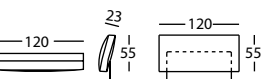

244.28.NF.M

CITY CASUAL ALMOHADA RESP. 120X55
CITY CASUAL BACK CUSHION 120X55
CITY CASUAL COUSSIN DOSSIER 120X55

0,21 m² / 1 Pack. / 4,0 kg