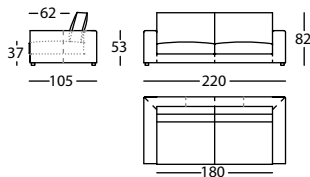

243.11.Y

CITY SOFT SOFÁ 220
CITY SOFT SOFA 220
CITY SOFT CANAPE 220

PATA MADERA / WOODEN FEET / PIED BOIS

PATA METAL / METAL FEET / PIED METAL

1,55 m³ / 1 Pack. / 70,8 kg