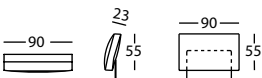

244.28.KF.M

CITY CASUAL ALMOHADA RESP. 90X55
CITY CASUAL BACK CUSHION 90X55
CITY CASUAL COUSSIN DOSSIER 90X55

0,21 m² / 1 Pack. / 4,0 kg