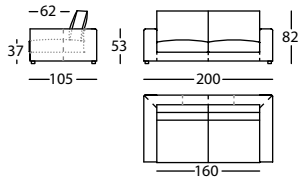

243.11.W

CITY SOFT SOFÁ 200
CITY SOFT SOFA 200
CITY SOFT CANAPE 200

PATA MADERA / WOODEN FEET / PIED BOIS

PATA METAL / METAL FEET / PIED METAL

1,44 m³ / 1 Pack. / 67,3 kg