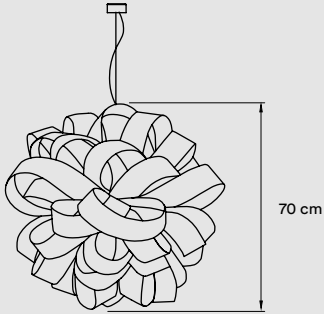

REF.

ATA SB

LIGHT SOURCE

Class I

220 - 250V

E27 Lamp Holder

Recommended Bulbs - Not Included
6 LED Spherical DIM 11 W, 2430 lm*
Energy Class A*

*Measurements obtained by theoretical calculations at LZf using ivory white shades & recommended bulbs.
Veneer Ref: 20 Ivory White.

PACKAGING

Box Size: 76 × 76 × 77 cm - Internally reinforced

Box Volume: 0,44 m³

Weight: Gross - 15,8 Kg | Net - 3,6 Kg

MATERIALS & COMPONENTS

Wood Veneer Shade

Nickel Metal Canopy: ø 8 cm

Steel Cable: 2 m drop

Transparent Electrical Cable: 2 m drop

FINISHES

WOOD VENEER

	20 Ivory White		25 Orange
	22 Natural Beech		33 Pale Rose
	24 Yellow