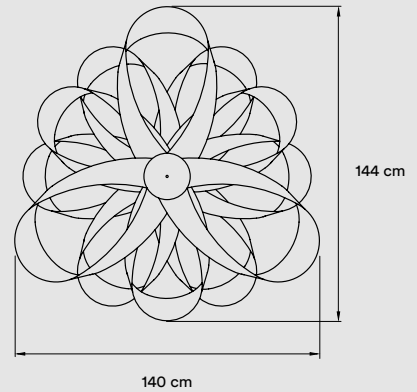

REF.

ATA SG

LIGHT SOURCE

Class I

220 - 250V

E27 Lamp Holder

Recommended Bulbs - Not Included
3 LED Spherical DIM 14 W, 1980 lm*
Energy Class A

*Measurements obtained by theoretical calculations at LZf using ivory white shades & recommended bulbs.
Veneer Ref: 20 Ivory White.

PACKAGING

Box Size: 118 × 114 × 106 cm - Wood crated for transport

Box Volume: 1,43 m³

Weight: Gross -49,5 Kg | Net - 6,5 Kg

MATERIALS & COMPONENTS

Wood Veneer Shade

Nickel Metal Canopy: ø 8 cm

Steel Cable: 2 m drop

Transparent Electrical Cable: 2 m drop

FINISHES

WOOD VENEER

	20 Ivory White		26 Red
	21 Natural Cherry		28 Blue
	22 Natural Beech		29 Grey
	24 Yellow		30 Turquoise
	25 Orange		33 Pale Rose