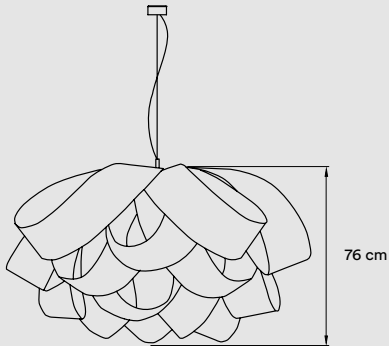

REF.

ATA SG

LIGHT SOURCE

Class I

220 - 250V

E27 Lamp Holder

Recommended Bulbs - Not Included
3 LED Spherical DIM 14 W, 1980 lm*
Energy Class A

*Measurements obtained by theoretical calculations at LZf using ivory white shades & recommended bulbs.
Veneer Ref: 20 Ivory White.

PACKAGING

Box Size: 118 × 114 × 106 cm - Wood crated for transport

Box Volume: 1,43 m³

Weight: Gross -49,5 Kg | Net - 6,5 Kg

MATERIALS & COMPONENTS

Wood Veneer Shade

Nickel Metal Canopy: ø 8 cm

Steel Cable: 2 m drop

Transparent Electrical Cable: 2 m drop

FINISHES

WOOD VENEER

	20 Ivory White		26 Red
	21 Natural Cherry		28 Blue
	22 Natural Beech		29 Grey
	24 Yellow		30 Turquoise
	25 Orange		33 Pale Rose