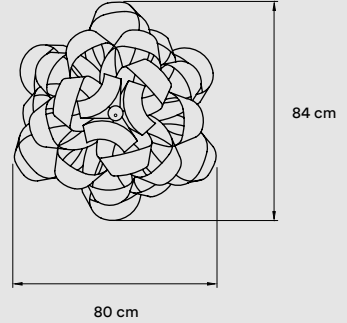

REF.

ATA SB

LIGHT SOURCE

Class I

220 - 250V

E27 Lamp Holder

Recommended Bulbs - Not Included
6 LED Spherical DIM 11 W, 2430 lm*
Energy Class A*

*Measurements obtained by theoretical calculations at LZf using ivory white shades & recommended bulbs.
Veneer Ref: 20 Ivory White.

PACKAGING

Box Size: 76 × 76 × 77 cm - Internally reinforced

Box Volume: 0,44 m³

Weight: Gross - 15,8 Kg | Net - 3,6 Kg

MATERIALS & COMPONENTS

Wood Veneer Shade

Nickel Metal Canopy: ø 8 cm

Steel Cable: 2 m drop

Transparent Electrical Cable: 2 m drop

FINISHES

WOOD VENEER

	20 Ivory White		25 Orange
	22 Natural Beech		33 Pale Rose
	24 Yellow