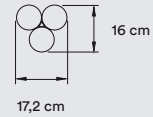

REF.

BKNT TR S BK LED DIM0-10V
BKNT TR S IV LED DIM0-10V
BKNT TR S BN LED DIM0-10V
BKNT TR S GD LED DIM0-10V
BKNT TR S CO LED DIM0-10V

REF.

BKNT TR S BK LED DIMDALI & DIMBT
BKNT TR S IV LED DIMDALI & DIMBT
BKNT TR S BN LED DIMDALI & DIMBT
BKNT TR S GD LED DIMDALI & DIMBT
BKNT TR S CO LED DIMDALI & DIMBT

LIGHT SOURCE

Class I

120 - 277V: Dimmable 0-10V & DALI
220-240V: Dimmable Bluetooth - BT

Driver:

Constant Current 1400mA

LED Integrated:

Led module
Energy class A*

3.000K, CRI≥90, 32W, 50-60Hz, 913,7 lm*
Available in 2.700K and 4.000K on request

*Measurements obtained by photometric laboratory tests using ivory white shades. Veneer Ref: 20 Ivory White.

PACKAGING

Box Size: 103 × 32 × 11 cm

Box Volume: 0,04 m³

Weight: Gross - 4,2 Kg | Net - 3 Kg

MATERIALS & COMPONENTS

3 Wood Veneer Shades

Metal Structure & Canopy

Electrical Cable: 2 m drop

FINISHES

WOOD VENEER

	20 Ivory White		22 Natural Beech
	21 Natural Cherry		29 Grey

*On Request

	IV-Matt Ivory		*BN-Black Nickel
	BK-Matt Black		*GD-Gold
			*CO-Cooper