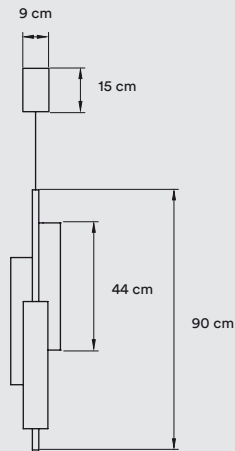

REF.

BKNT TR S BK LED DIM0-10V
BKNT TR S IV LED DIM0-10V
BKNT TR S BN LED DIM0-10V
BKNT TR S GD LED DIM0-10V
BKNT TR S CO LED DIM0-10V

REF.

BKNT TR S BK LED DIMDALI & DIMBT
BKNT TR S IV LED DIMDALI & DIMBT
BKNT TR S BN LED DIMDALI & DIMBT
BKNT TR S GD LED DIMDALI & DIMBT
BKNT TR S CO LED DIMDALI & DIMBT

LIGHT SOURCE

Class I

120 - 277V: Dimmable 0-10V & DALI
220-240V: Dimmable Bluetooth - BT

Driver:

Constant Current 1400mA

LED Integrated:

Led module
Energy class A*

3.000K, CRI≥90, 32W, 50-60Hz, 913,7 lm*
Available in 2.700K and 4.000K on request

*Measurements obtained by photometric laboratory tests using ivory white shades. Veneer Ref: 20 Ivory White.

PACKAGING

Box Size: 103 × 32 × 11 cm

Box Volume: 0,04 m³

Weight: Gross - 4,2 Kg | Net - 3 Kg

MATERIALS & COMPONENTS

3 Wood Veneer Shades

Metal Structure & Canopy

Electrical Cable: 2 m drop

FINISHES

WOOD VENEER

	20 Ivory White		22 Natural Beech
	21 Natural Cherry		29 Grey

*On Request

	IV-Matt Ivory		*BN-Black Nickel
	BK-Matt Black		*GD-Gold
			*CO-Cooper