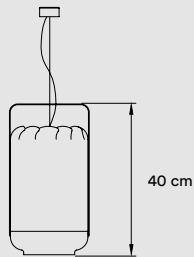

REF.

CHOU SPA

LIGHT SOURCE

Class I

220 - 250V

E27 Lamp Holder

Recommended Bulb - Not Included
LED Spherical DIM 11 W, 486 lm*
Energy Class A*

*Measurements obtained by theoretical calculations at LZf using ivory white shades & recommended bulbs.
Veneer Ref: 20 Ivory White.

PACKAGING

Box Size: 31 × 31 × 57 cm

Box Volume: 0,05 m³

Weight: Gross - 3 Kg | Net - 1,7 Kg

MATERIALS & COMPONENTS

Wood Veneer Shade

Matt Satin Acrylic Bottom Diffuser

Black Metal Base & Handle

Black Metal Canopy: ø 8 cm

Black Steel Cable: 2 m drop

Black Textile Electrical Cable: 2 m drop

FINISHES

WOOD VENEER

	20 Ivory White		26 Red
	21 Natural Cherry		28 Blue
	22 Natural Beech		29 Grey
	24 Yellow		30 Turquoise
	25 Orange		33 Pale Rose