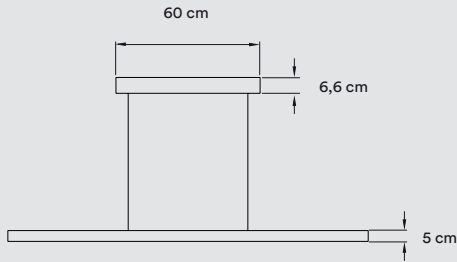

REF.

I-LN S 150 LED DIM0-10V
I-LN S 150 LED DIMDALI & DIMBT

LIGHT SOURCE

Class I

120 - 277V: Dimmable 0-10V & DALI
220-240V: Dimmable Bluetooth - BT

Driver:

Constant Voltage 24V

LED Integrated:

Led strip
Energy class A*

3.000K, CRI>90, 40W, 50-60Hz, 1457 lm*
Available in 2.700K and 4.000K on request

*Measurements obtained by photometric laboratory tests using ivory white shades. Veneer Ref: 20 Ivory White.

PACKAGING

Box Size:

Shade

Box 1: 162 × 11 × 11 cm | 0,02 m³ | 2,4 Kg

Canopy

Box 2: 64 × 10 × 6 cm | 0,004 m³ | 3,1 Kg

Weight: Gross - 5,5 Kg | Net - 4,6 Kg

MATERIALS & COMPONENTS

Wood Veneer Shade

Matt Satin Acrylic Bottom Diffuser

Black Metal Canopy: 60 × 4 × 6,6 cm

2 Black Electrified Cables: 2 m drop

FINISHES

WOOD VENEER

	20 Ivory White		28 Blue
	21 Natural Cherry		29 Grey
	22 Natural Beech		31 Chocolate
	24 Yellow		33 Pale Rose
	25 Orange		34 Sea Blue
	26 Red