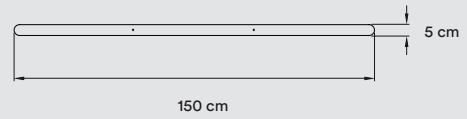

REF.

I-LN S 150 LED DIM0-10V
I-LN S 150 LED DIMDALI & DIMBT

LIGHT SOURCE

Class I

120 - 277V: Dimmable 0-10V & DALI
220-240V: Dimmable Bluetooth - BT

Driver:

Constant Voltage 24V

LED Integrated:

Led strip
Energy class A*

3.000K, CRI>90, 40W, 50-60Hz, 1457 lm*
Available in 2.700K and 4.000K on request

*Measurements obtained by photometric laboratory tests using ivory white shades. Veneer Ref: 20 Ivory White.

PACKAGING

Box Size:

Shade

Box 1: 162 × 11 × 11 cm | 0,02 m³ | 2,4 Kg

Canopy

Box 2: 64 × 10 × 6 cm | 0,004 m³ | 3,1 Kg

Weight: Gross - 5,5 Kg | Net - 4,6 Kg

MATERIALS & COMPONENTS

Wood Veneer Shade

Matt Satin Acrylic Bottom Diffuser

Black Metal Canopy: 60 × 4 × 6,6 cm

2 Black Electrified Cables: 2 m drop

FINISHES

WOOD VENEER

	20 Ivory White		28 Blue
	21 Natural Cherry		29 Grey
	22 Natural Beech		31 Chocolate
	24 Yellow		33 Pale Rose
	25 Orange		34 Sea Blue
	26 Red