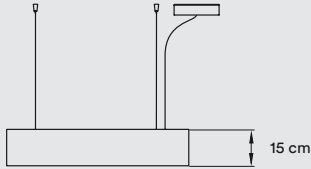

REF.

SPRO SM BK LED DIM0-10V
SPRO SM WH LED DIM0-10V
SPRO SM BK LED DIMDALI & DIMBT
SPRO SM WH LED DIMDALI & DIMBT

LIGHT SOURCE

Class I

120 - 277V: Dimmable 0-10V & DALI
220-240V: Dimmable Bluetooth - BT

Driver:

Constant Current 1400mA

LED Integrated:

Led module
Energy class A*

3.000K, CRI90, 48W, 50-60Hz, 1133 lm*
Available in 2.700K and 4.000K on request

*Measurements obtained by photometric laboratory tests using matt white outer shell and ivory white shades.

Veneer Ref: 20 Ivory White

PACKAGING

Box Size: 95 x 92 x 48 cm - Wood crated for transport

Box Volume: 0,42 m³

Weight: Gross - 42,2 Kg | Net - 10,9 Kg

MATERIALS & COMPONENTS

Acrylic Outer Shell

Wood Veneer Spirals

- White Acrylic Top Diffuser

Black is available if you want no upward light diffusion

- Transparent Acrylic Bottom Diffuser

Metal Canopy:

ø 17 cm - DIM0-10V & BT

ø 23 cm - DALI

4 Steel Black Cables: 2 m drop

Black Electrical Cable: 2 m drop

FINISHES

ACRYLIC SHELL

BK- Matt Black

WH- Matt White

WOOD VENEER SPIRALS

20 Ivory White

26 Red

21 Natural Cherry

28 Blue

22 Natural Beech

29 Grey

24 Yellow

30 Turquoise

25 Orange

33 Pale Rose

METAL CANOPY

BK-Matt Black

WH-Matt White