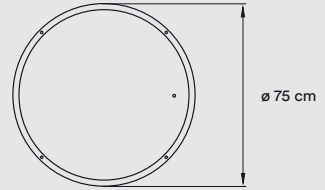

REF.

SPRO SM BK LED DIM0-10V
SPRO SM WH LED DIM0-10V
SPRO SM BK LED DIMDALI & DIMBT
SPRO SM WH LED DIMDALI & DIMBT

LIGHT SOURCE

Class I

120 - 277V: Dimmable 0-10V & DALI
220-240V: Dimmable Bluetooth - BT

Driver:

Constant Current 1400mA

LED Integrated:

Led module
Energy class A*

3.000K, CRI90, 48W, 50-60Hz, 1133 lm*
Available in 2.700K and 4.000K on request

*Measurements obtained by photometric laboratory tests using matt white outer shell and ivory white shades.

Veneer Ref: 20 Ivory White

PACKAGING

Box Size: 95 x 92 x 48 cm - Wood crated for transport

Box Volume: 0,42 m³

Weight: Gross - 42,2 Kg | Net - 10,9 Kg

MATERIALS & COMPONENTS

Acrylic Outer Shell

Wood Veneer Spirals

- White Acrylic Top Diffuser

Black is available if you want no upward light diffusion

- Transparent Acrylic Bottom Diffuser

Metal Canopy:

ø 17 cm - DIM0-10V & BT

ø 23 cm - DALI

4 Steel Black Cables: 2 m drop

Black Electrical Cable: 2 m drop

FINISHES

ACRYLIC SHELL

BK- Matt Black

WH- Matt White

WOOD VENEER SPIRALS

20 Ivory White

26 Red

21 Natural Cherry

28 Blue

22 Natural Beech

29 Grey

24 Yellow

30 Turquoise

25 Orange

33 Pale Rose

METAL CANOPY

BK-Matt Black

WH-Matt White