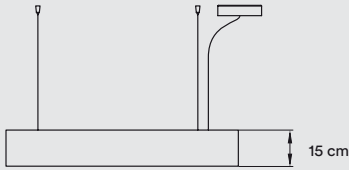

Box Volume: 0,67 m<sup>3</sup>

Weight: Gross - 52,1 Kg | Net - 11,9 Kg

**MATERIALS & COMPONENTS**

Opaque Wood Shell

Wood Veneer Spirals

- White Acrylic Top Diffuser  
 Black is available if you want no upward light diffusion
- Transparent Acrylic Bottom Diffuser

Black Metal Canopy: ø 23 cm

4 Black Steel Cables: 2 m drop

Black Electrical Cable: 2 m drop

**FINISHES****WOOD SHELL**

- 21 Natural Cherry

**WOOD VENEER SPIRALS**

- 21 Natural Cherry

**REF.**