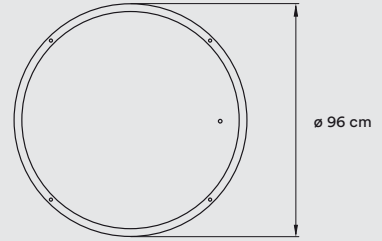

Box Volume: 0,67 m<sup>3</sup>

Weight: Gross - 52,1 Kg | Net - 11,9 Kg

**MATERIALS & COMPONENTS**

Opaque Wood Shell

Wood Veneer Spirals

- White Acrylic Top Diffuser  
 Black is available if you want no upward light diffusion
- Transparent Acrylic Bottom Diffuser

Black Metal Canopy: ø 23 cm

4 Black Steel Cables: 2 m drop

Black Electrical Cable: 2 m drop

**FINISHES****WOOD SHELL**

- 21 Natural Cherry

**WOOD VENEER SPIRALS**

- 21 Natural Cherry

**REF.**