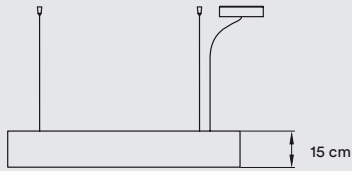

REF.

SPRO SG 21 LED DIM0-10V
SPRO SG 21 LED DIMDALI & DIMBT

LIGHT SOURCE

Class I

120 - 277V: Dimmable 0-10V & DALI
220-240V: Dimmable Bluetooth - BT

Drivers:

- Constant Current 1400mA
- Constant Current 700mA

LED Integrated:

Led module
Energy class A⁺

3.000K, CRI90, 85W, 50-60Hz
Available in 2.700K and 4.000K on request

PACKAGING

Box Size: 117 × 114 × 50 cm - Wood crated for transport

Box Volume: 0,67 m³

Weight: Gross - 52,1 Kg | Net - 11,9 Kg

MATERIALS & COMPONENTS

Opaque Wood Shell

Wood Veneer Spirals

- White Acrylic Top Diffuser
  Black is available if you want no upward light diffusion
- Transparent Acrylic Bottom Diffuser

Black Metal Canopy: ø 23 cm

4 Black Steel Cables: 2 m drop

Black Electrical Cable: 2 m drop

FINISHES

WOOD SHELL

- 21 Natural Cherry

WOOD VENEER SPIRALS

- 21 Natural Cherry