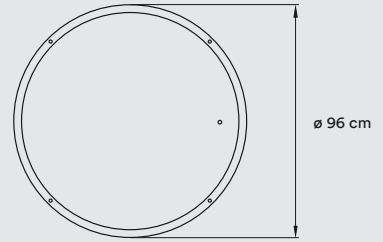

REF.

SPRO SG 21 LED DIM0-10V
SPRO SG 21 LED DIMDALI & DIMBT

LIGHT SOURCE

Class I

120 - 277V: Dimmable 0-10V & DALI
220-240V: Dimmable Bluetooth - BT

Drivers:

- Constant Current 1400mA
- Constant Current 700mA

LED Integrated:

Led module
Energy class A⁺

3.000K, CRI90, 85W, 50-60Hz
Available in 2.700K and 4.000K on request

PACKAGING

Box Size: 117 × 114 × 50 cm - Wood crated for transport

Box Volume: 0,67 m³

Weight: Gross - 52,1 Kg | Net - 11,9 Kg

MATERIALS & COMPONENTS

Opaque Wood Shell

Wood Veneer Spirals

- White Acrylic Top Diffuser
  Black is available if you want no upward light diffusion
- Transparent Acrylic Bottom Diffuser

Black Metal Canopy: ø 23 cm

4 Black Steel Cables: 2 m drop

Black Electrical Cable: 2 m drop

FINISHES

WOOD SHELL

- 21 Natural Cherry

WOOD VENEER SPIRALS

- 21 Natural Cherry